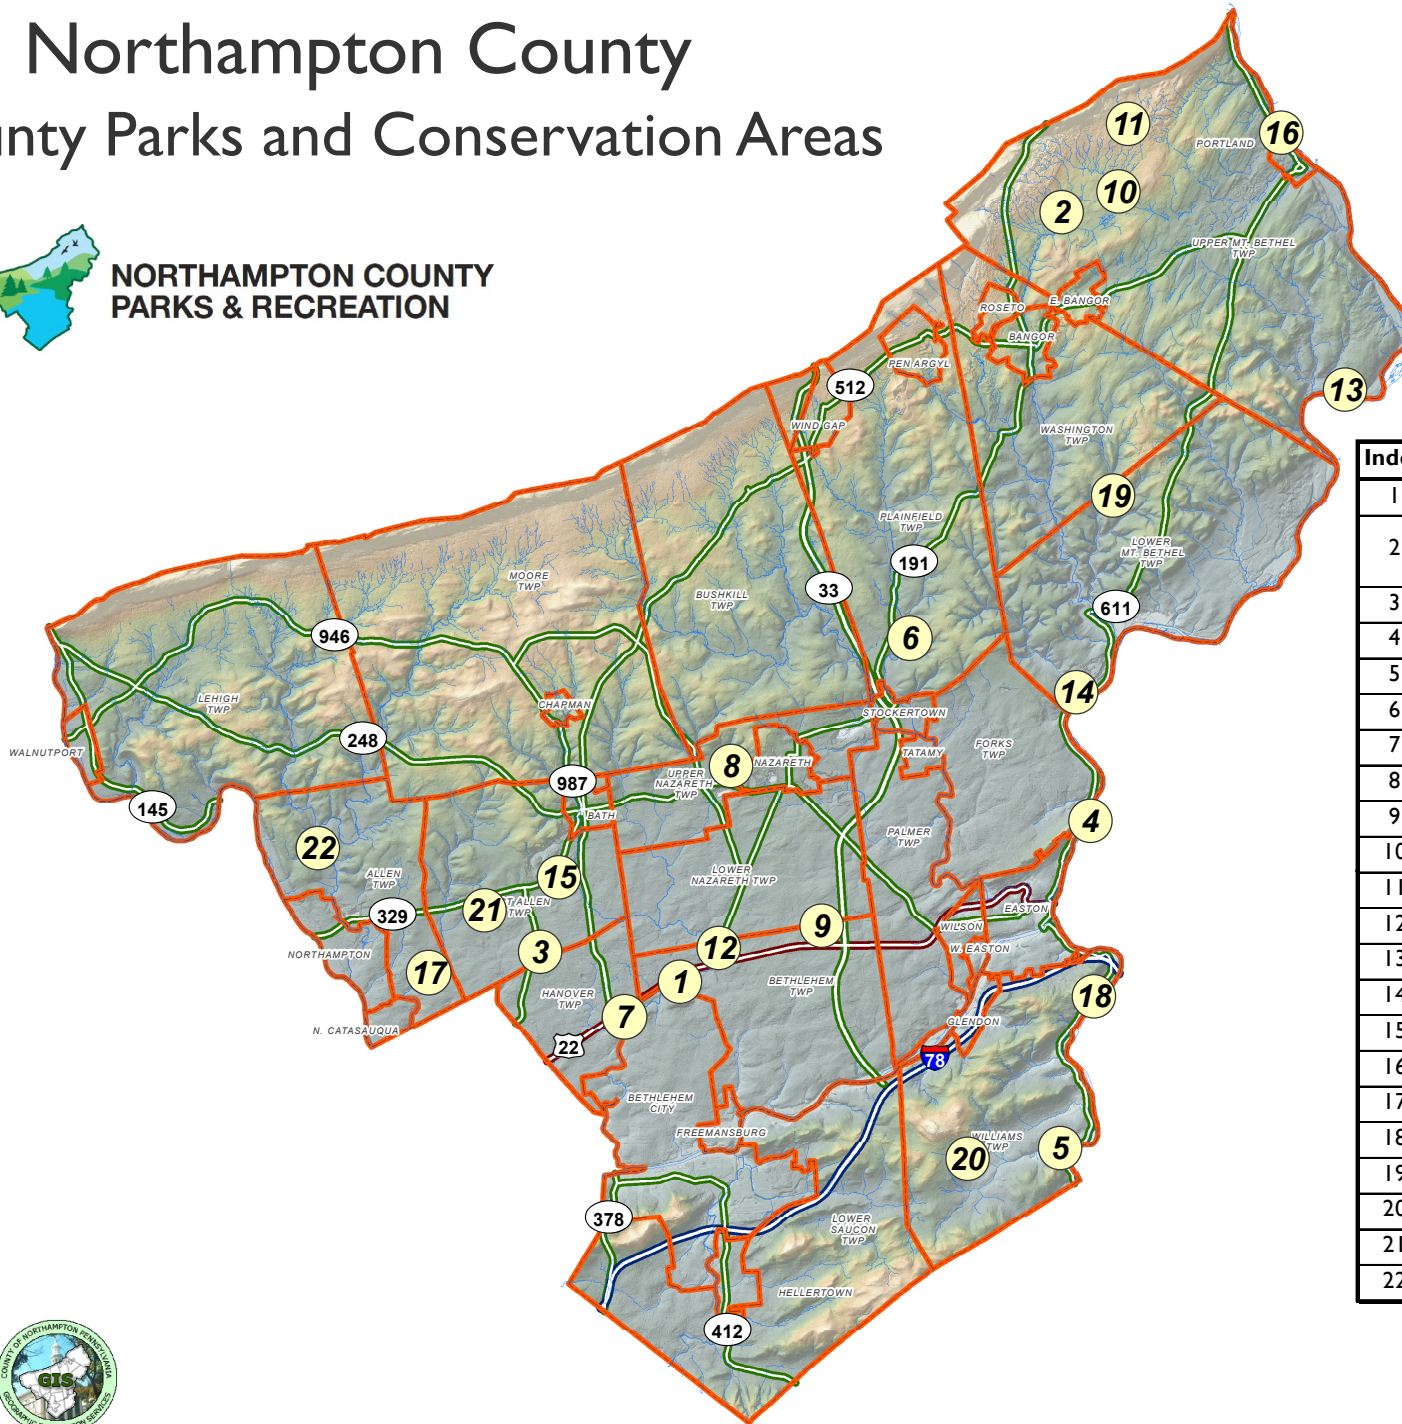

Northampton County

County Parks and Conservation Areas

**NORTHAMPTON COUNTY
PARKS & RECREATION**

Index	Park Name
1	Archibald Johnston Conservation Area
2	Gerald E. Seyfried Bear Swamp Park & Archery Complex
3	Diefenderfer Tract
4	Frost Hollow Overlook
5	Fry's Run Park
6	Gall Farm Preserve
7	Gertrude B. Fox Conservation Area
8	Gracedale Open Space Lands
9	Louise W. Moore Park
10	Minsi Lake
11	Totts Gap Conservation Area
12	Monocacy Meadow
13	Mount Jack Conservation Area
14	Mud Run Conservation Area
15	Nor-Bath Trail
16	Portland Waterfront Park
17	Wayne A. Grube Memorial Park
18	Wy-Hit-Tuk Park
19	Little Martins Preserve
20	Hexenkopf Ridge Preserve
21	Spengler Preserve
22	Bodnarczuk Preserve